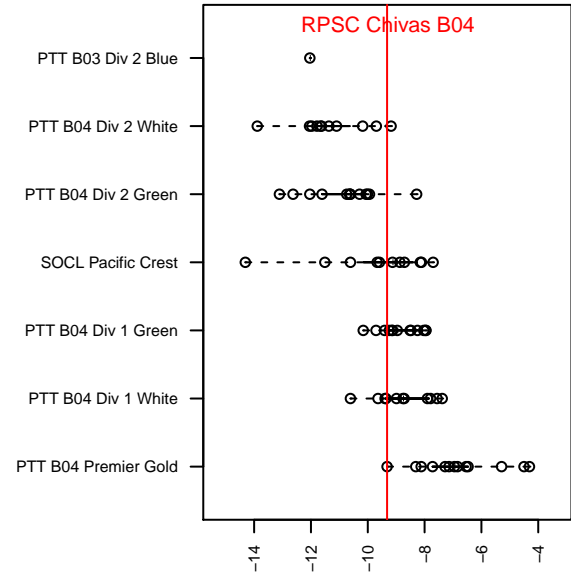

RPSC Chivas B04

River Plate SC
NE Portland, OR
B04 total strength=317
attack=0.28 defense=0.12
fall league = PTT B04 Premier Gold

alt names used:
RPSC Chivas U11 04/05

Venues played:
2015 PTT B04 Premier Gold

**attack and defense variance (black dot)
relative to other teams
and top 10 in region**

**attack and defense rating
relative to others at age
and all opponents in last 13 months**

Performance relative to 13 month average

Performance relative to 13 month average

date	home		away		venue	pred.home	pred.away
2015-11-08	PCU Red B04	6	RPSC Chivas B04	0	2015 PTT B04 Premier Gold	3.46	1.50
2015-10-25	RPSC Chivas B04	1	4-H Arsenal B04	5	2015 PTT B04 Premier Gold	1.30	4.77
2015-10-18	RPSC Chivas B04	0	FC West Santos Jrs B04	4	2015 PTT B04 Premier Gold	1.34	5.33
2015-10-11	RPSC Chivas B04	3	ETFC Santos Black B04	3	2015 PTT B04 Premier Gold	1.19	4.17
2015-10-04	RPSC Chivas B04	0	LASC ADF B04	6	2015 PTT B04 Premier Gold	0.41	14.59
2015-10-03	FC Salmon Creek White B04	7	RPSC Chivas B04	1	2015 PTT B04 Premier Gold	5.73	1.07
2015-09-27	RPSC Chivas B04	1	NEU White B04	8	2015 PTT B04 Premier Gold	1.04	5.57
2015-09-26	Washington Timbers Red B04	8	RPSC Chivas B04	2	2015 PTT B04 Premier Gold	7.39	0.93
2015-09-20	Crossfire Oregon LOSC Green B04	12	RPSC Chivas B04	3	2015 PTT B04 Premier Gold	7.97	1.10
2015-09-13	RPSC Chivas B04	0	Westside Timbers Copa White B04	2	2015 PTT B04 Premier Gold	1.49	3.88
2015-09-12	FC Portland Navy B04	10	RPSC Chivas B04	1	2015 PTT B04 Premier Gold	8.14	0.63